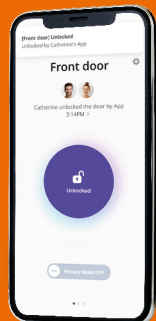

SMARTER LIVING, ZIGBANG

直幫開啟智能生活

直幫是一間運用 IT 技術提供創新空間體驗的獨角獸公司。自 2010 年成立至今，一直透過科技呈現新時代的居住環境提供升級房地產資訊。品牌於 2022 年收購三星 SDS 家居物聯網項目的業務，將物聯網硬件結合創新的智能家居科技，開創全新的智能家居生活。

Zigbang, a Korea brand which was founded in 2010, is a global unicorn company that innovates spatial experience through IT Technology and provides all-rounded housing solutions. The company acquired Samsung SDS' smart home IoT business in 2022, to usher in a new paradigm of smart home culture by combining IoT hardware with innovative housing contents.

PLC原廠行貨獨家升級服務

語言 LANGUAGE

英文版本 原廠正貨 English version - genuine product guaranteed
官方中文及英文用戶指南 Official Chinese & English User Guides

安全程度 SECURITY LEVEL

更安全使用原廠配件安裝 Using original parts for local installation for higher security

產品功能 PRODUCT FUNCTIONS

預設的產品功能，全部均可正常使用。 All official product features are available for usage.

水貨產品的功能，或未能正常操作，影響用戶使用體驗。
For unofficial products, product features may not function properly. The user experience will be limited.

售後服務 AFTER SALES SERVICE

原廠感應保養卡 RF Warranty Card

2年產品自攜保養證 2-Year Product Carry-in Warranty Card

經 PLC 專業技術人員上門安裝，可享有 1 年安裝保養服務。
For products originally installed by PLC technicians, the customer can enjoy 1 year installation warranty service.

官方的客戶服務熱線及維修中心
Official Customer Service Hotline & Maintenance Centre

產品使用短片
User Guide Video

香港及澳門獨家總代理 EXCLUSIVE DISTRIBUTOR FOR HONG KONG & MACAU

HOME
SOLUTION
EXPERT

(852) 2765 9667