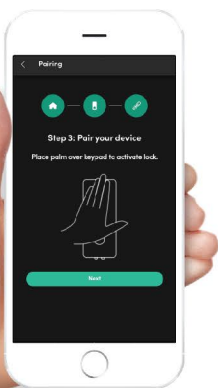

## 多種開門模式 Multiple entry modes

適用於密碼、手機藍牙鎖匙和機械鎖匙。

Works with PIN codes, bluetooth keys on smartphone, and emergency physical keys.

## 隨時隨地建立密碼 Create PIN codes anytime and anywhere

屋主可使用手機APP建立訪客密碼及藍牙鎖匙，同時管理它們的有效時間。

Grant access to your home when you're away, and set duration of PIN codes or bluetooth keys.

- 1 輕觸式鍵盤  
Touch screen keypad
- 2 返回鍵  
Clear
- 3 解鎖鍵  
Unlock
- 4 鎖匙蓋 & 鎖匙孔位置  
Key cap & Key hole
- 5 9V後備電源位  
9V jumpstart

- 6 電池蓋開關鍵  
Battery cover release
- 7 電池蓋  
Battery cover
- 8 手動開關旋轉鈕  
Thumbturn
- 9 鎖屏鍵  
Lock Screen Key