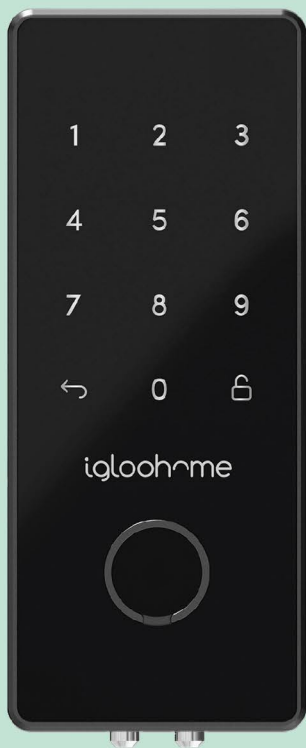

igloohome

The World's Slimmest  
Smart Deadbolt  
**Deadbolt 2S**  
**Metal Grey**

# The World's Slimmest Smart Deadbolt

## 多種開門模式 Multiple entry modes

適用於密碼、手機藍牙鎖匙和機械鎖匙。

Works with PIN codes, bluetooth keys on smartphone, and emergency physical keys.