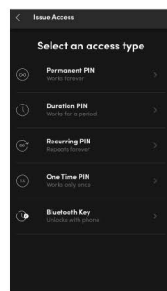

## 多種開門模式 Multiple entry modes

適用於密碼、手機藍牙鎖匙和機械鎖匙。

Works with PIN codes, bluetooth keys on smartphone, and emergency physical keys.

## 隨時隨地建立密碼 Create PIN codes anytime and anywhere

屋主可使用手機APP建立訪客密碼及藍牙鎖匙，同時管理它們的有效時間。

Grant access to your home when you're away, and set duration of PIN codes or bluetooth keys.

- 1 輕觸式鍵盤  
Touch screen keypad
- 2 返回鍵  
Clear
- 3 解鎖鍵  
Unlock
- 4 鎖匙蓋 & 鎖匙孔位置  
Key cap & Key hole
- 5 9V後備電源位  
9V jumpstart

- 6 電池蓋開關鍵  
Battery cover release
- 7 電池蓋  
Battery cover
- 8 手動開關旋轉鈕  
Thumbturn
- 9 鎖屏鍵  
Lock Screen Key