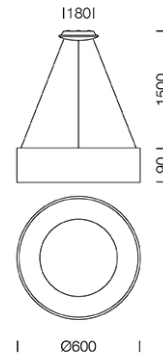

PROJECT : _____

SALE : _____

Lampitude®
TURN ON YOUR ATTITUDE

Product

Dimension

Specification

ITEM CODE	:	WOW-PM
SERIES	:	WOW
BRAND	:	LAMPTITUDE
LAMP TYPE	:	LED
LAMP BASE	:	LED 45W SMD2835 3000K
DESCRIPTION	:	PENDANT LAMP
INSTALLATION	:	SURFACE MOUNTED BASE
MATERIAL	:	POWDER COATED ALUMINUM, VENEER, POLYCARBONATE
COLOR	:	WHITE
CONTROL GEAR	:	LED DRIVER INCLUDED
REFLECTOR	:	N/A