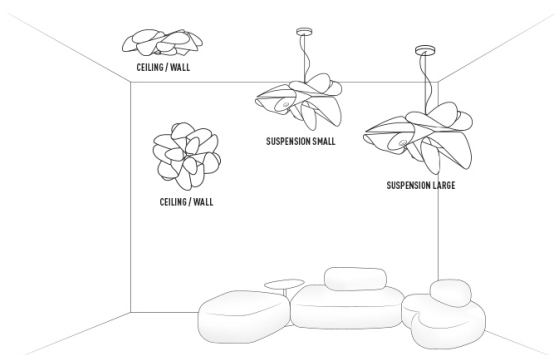

With: **Magnetic System®**

Made of: **Cristalflex®**

Color: TRANSPARENT WITH WHITE TEXTURE

CE IP 20  

LA BELLE ÉTOILE ENTIRE COLLECTION

ENERGY CLASS

SLAMP®
THE LEADING LIGHT

LA BELLE ÉTOILE

DESIGN BY **ADRIANO RACHELE**

TECHNICAL SPECIFICATIONS

REPLACEABLE LED LIGHT SOURCE
WITH MAGNETIC SYSTEM

SORGENTE LED SOSTITUIBILE
CON ATTACCO MAGNETICO