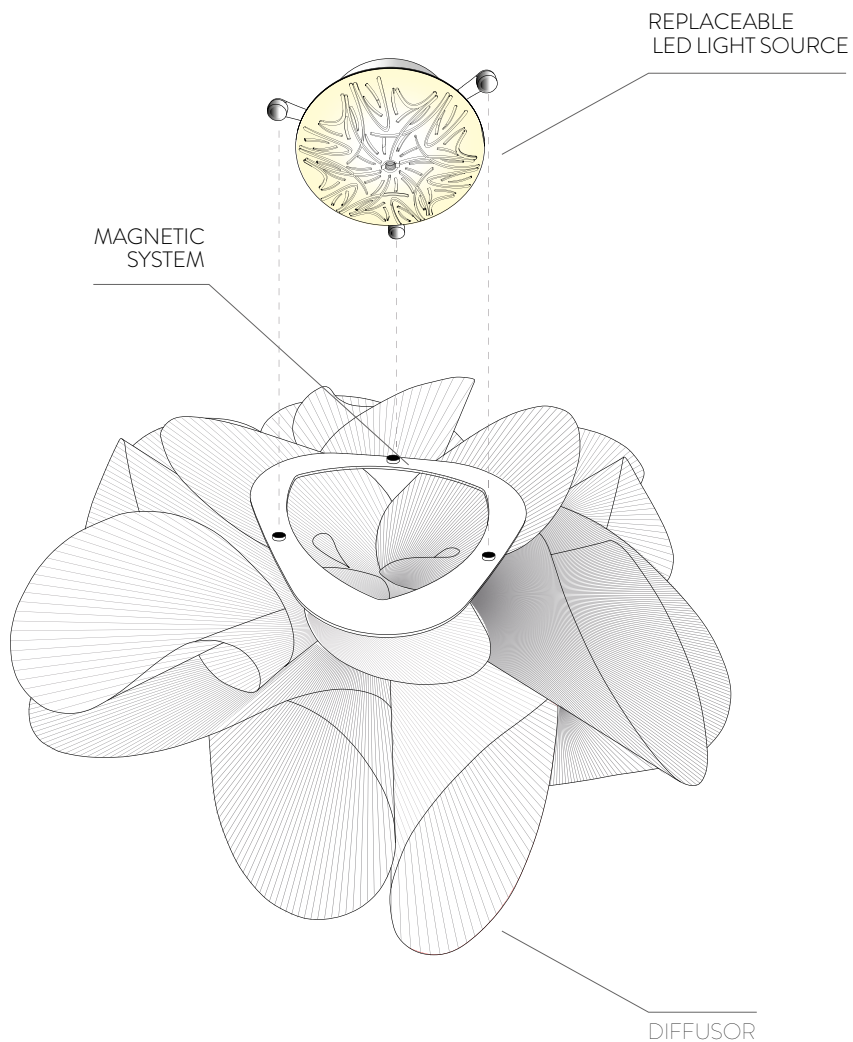

LA BELLE ÉTOILE

DESIGN BY **ADRIANO RACHELE**

TECHNICAL SPECIFICATIONS

FRONT VIEW

PERSPECTIVE VIEW

CEILING / WALL

LED: 15W - 220Vac / 40Vdc - 2.300 Lumen
2700 Kelvin - CRI > 90

Triac Dimmable

With: **Magnetic System®**

Made of: **Cristalflex®**

Color: TRANSPARENT WITH WHITE TEXTURE

CE IP 20  

LA BELLE ÉTOILE ENTIRE COLLECTION

ENERGY CLASS

SLAMP®
THE LEADING LIGHT

LA BELLE ÉTOILE

DESIGN BY **ADRIANO RACHELE**

TECHNICAL SPECIFICATIONS

REPLACEABLE LED LIGHT SOURCE
WITH MAGNETIC SYSTEM

SORGENTE LED SOSTITUIBILE
CON ATTACCO MAGNETICO