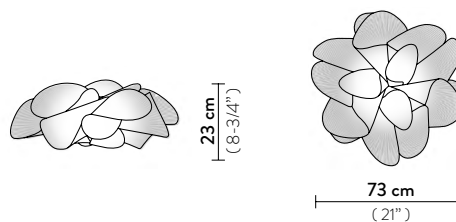

LA BELLE ÉTOILE

DESIGN BY **ADRIANO RACHELE**

TECHNICAL SPECIFICATIONS

FRONT VIEW

PERSPECTIVE VIEW

CEILING / WALL

LED: 15W - 220Vac / 40Vdc - 2.300 Lumen
2700 Kelvin - CRI > 90

Triac Dimmable

With: **Magnetic System®**

Made of: **Cristalflex®**

Color: TRANSPARENT WITH WHITE TEXTURE

CE IP 20  

LA BELLE ÉTOILE ENTIRE COLLECTION

ENERGY CLASS

SLAMP®
THE LEADING LIGHT

LA BELLE ÉTOILE