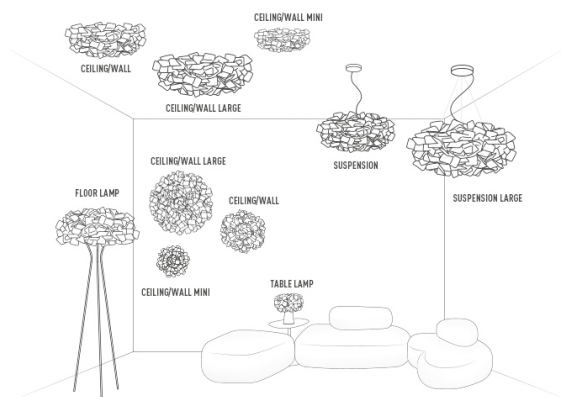

CLIZIA design by Adriano Rachele

Compendium page 174

PRODOTTI	MISURE	COLORI	CODICE
<p>CEILING-WALL LAMP LARGE</p> <p>Bulbs E27:</p> <p>3 X 10W LED Filament</p> <p>Made of: Opalflex® / Lentiflex® / Cristalflex Fumé®</p> <p>With: MagneticSystem®</p> <p>Weight: net Kg 3,80 - gross Kg 8,20</p> <p>Package: 80 x 78 x h 30 cm</p> <p>CE IP 20</p>		<ul style="list-style-type: none"> ■ BLACK □ WHITE ■ ORANGE ■ PURPLE ■ FUMÉ 	<ul style="list-style-type: none"> CLI78PLF0003N_000 CLI78PLF0003W_000 CLI78PLF0003A_000 CLI78PLF0003P_000 CLI78PLF0003F_000
<p>CEILING-WALL LAMP MEDIUM</p> <p>Bulbs E27:</p> <p>2 X 10W LED Filament</p> <p>Made of: Opalflex® / Lentiflex® / Cristalflex Fumé®</p> <p>With: MagneticSystem®</p> <p>Weight: net Kg 1,90 - gross Kg 2,30</p> <p>Package: 55 x 57 x h22cm</p> <p>CE IP 20</p>		<ul style="list-style-type: none"> ■ BLACK □ WHITE ■ ORANGE ■ PURPLE ■ BLUE ■ FUMÉ 	<ul style="list-style-type: none"> CLI78PLF0000N_000 CLI78PLF0000W_000 CLI78PLF0000A_000 CLI78PLF0000P_000 CLI78PLF0000B_000 CLI78PLF0000F_000
<p>CEILING-WALL LAMP MINI</p> <p>Bulbs E14:</p> <p>2 X 5W LED Filament</p> <p>Made of: Opalflex® / Lentiflex® / Cristalflex Fumé®</p> <p>With: MagneticSystem®</p> <p>Weight: net Kg 0,50 - gross Kg 1,5</p> <p>Package: 36 x 38 x h 15cm</p> <p>CE IP 20</p>		<ul style="list-style-type: none"> ■ BLACK □ WHITE ■ ORANGE ■ PURPLE ■ FUMÉ 	<ul style="list-style-type: none"> CLI78PLF0001N_000 CLI78PLF0001W_000 CLI78PLF0001A_000 CLI78PLF0001P_000 CLI78PLF0001F_000

CLIZIA ENTIRE COLLECTION

ENERGY CLASS

This luminaire is compatible with bulbs of the energy classes:

A++ **A+** **A** **B** **C** **D** **E**

LED

SLAMP®
CLIZIA CEILING / WALL

874/2012