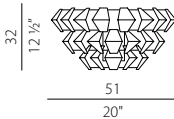

Sospensioni e plafoniere con petali di metallo verniciati in bianco. A richiesta foglia oro, foglia argento o foglia rame. Diffusori in vetro satinato.

Suspensions, ceiling with pieces of white painted metal. On request gold, silver or copper leaf. Mat glass.

PAGE CATALOGUE 238

CODICE CODE	FONTI LUMINOSE LIGHT SOURCES	Kgn
<b>L03001.050.0000</b>	LED retrofit bulb E27 Lmax. 140mm - Ø max. 65mm  max 30W Superstar E27 •  max 205W E27 + LED retrofit spot GU10 MR 16 Lmax. 60mm Ø max. 60mm	7,0
<b>L03001.070.0000</b>	4x LED retrofit bulb E27 Lmax. 140mm - Ø max. 65mm  4x max 30W Superstar E27  4x max 150W E27 + LED retrofit spot GU10 MR 16 Lmax. 60mm Ø max. 60mm	13,70
<b>L03001.090.0000</b>	6x LED retrofit bulb E27 Lmax. 140mm - Ø max. 65mm  6x max 30W Superstar E27  6x max 150W E27 GU10 + LED retrofit spot GU10 MR 16 Lmax. 60mm Ø max. 60mm	22,00
<b>P03001.050.0000</b>	LED retrofit bulb E27 Lmax. 115mm - Ø max. 65mm  max 23W Micro Twist E27  max 205W E27	4,20