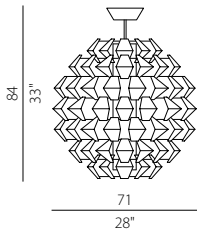

Sospensioni e plafoniere con petali di metallo verniciati in bianco. A richiesta foglia oro, foglia argento o foglia rame. Diffusori in vetro satinato.

Suspensions, ceiling with pieces of white painted metal. On request gold, silver or copper leaf. Mat glass.

PAGE CATALOGUE 238

CODICE CODE	FONTI LUMINOSE LIGHT SOURCES	Kgn
<b>L03001.050.0000</b>	LED retrofit bulb E27 Lmax. 140mm - Ø max. 65mm  max 30W Superstar E27 •  max 205W E27 + LED retrofit spot GU10 MR 16 Lmax. 60mm Ø max. 60mm	7,0
<b>L03001.070.0000</b>	4x LED retrofit bulb E27 Lmax. 140mm - Ø max. 65mm  4x max 30W Superstar E27  4x max 150W E27 + LED retrofit spot GU10 MR 16 Lmax. 60mm Ø max. 60mm	13,70
<b>L03001.090.0000</b>	6x LED retrofit bulb E27 Lmax. 140mm - Ø max. 65mm  6x max 30W Superstar E27  6x max 150W E27 GU10 + LED retrofit spot GU10 MR 16 Lmax. 60mm Ø max. 60mm	22,00
<b>P03001.050.0000</b>	LED retrofit bulb E27 Lmax. 115mm - Ø max. 65mm  max 23W Micro Twist E27  max 205W E27	4,20