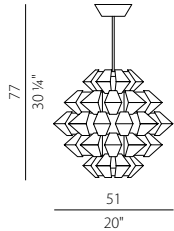

Sospensioni e plafoniere con petali di metallo verniciati in bianco. A richiesta foglia oro, foglia argento o foglia rame. Diffusori in vetro satinato.

Suspensions, ceiling with pieces of white painted metal. On request gold, silver or copper leaf. Mat glass.

PAGE CATALOGUE 238

CODICE CODE	FONTI LUMINOSE LIGHT SOURCES	Kgn
<b>L03001.050.0000</b>	LED retrofit bulb E27 Lmax. 140mm - Ø max. 65mm  max 30W Superstar E27 •  max 205W E27 + LED retrofit spot GU10 MR 16 Lmax. 60mm Ø max. 60mm	7,0
<b>L03001.070.0000</b>	4x LED retrofit bulb E27 Lmax. 140mm - Ø max. 65mm  4x max 30W Superstar E27  4x max 150W E27 + LED retrofit spot GU10 MR 16 Lmax. 60mm Ø max. 60mm	13,70
<b>L03001.090.0000</b>	6x LED retrofit bulb E27 Lmax. 140mm - Ø max. 65mm  6x max 30W Superstar E27  6x max 150W E27 GU10 + LED retrofit spot GU10 MR 16 Lmax. 60mm Ø max. 60mm	22,00
<b>P03001.050.0000</b>	LED retrofit bulb E27 Lmax. 115mm - Ø max. 65mm  max 23W Micro Twist E27  max 205W E27	4,20