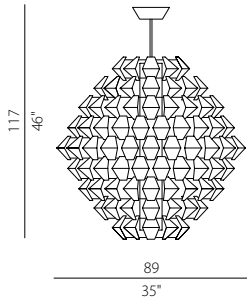

Sospensioni e plafoniere con petali di metallo verniciati in bianco. A richiesta foglia oro, foglia argento o foglia rame. Diffusori in vetro satinato.

Suspensions, ceiling with pieces of white painted metal. On request gold, silver or copper leaf. Mat glass.

PAGE CATALOGUE 238

CODICE CODE	FONTI LUMINOSE LIGHT SOURCES	Kgn
<b>L03001.050.0000</b>	LED retrofit bulb E27 Lmax. 140mm - Ø max. 65mm  max 30W Superstar E27 •  max 205W E27 + LED retrofit spot GU10 MR 16 Lmax. 60mm Ø max. 60mm	7,0
<b>L03001.070.0000</b>	4x LED retrofit bulb E27 Lmax. 140mm - Ø max. 65mm  4x max 30W Superstar E27  4x max 150W E27 + LED retrofit spot GU10 MR 16 Lmax. 60mm Ø max. 60mm	13,70
<b>L03001.090.0000</b>	6x LED retrofit bulb E27 Lmax. 140mm - Ø max. 65mm  6x max 30W Superstar E27  6x max 150W E27 GU10 + LED retrofit spot GU10 MR 16 Lmax. 60mm Ø max. 60mm	22,00
<b>P03001.050.0000</b>	LED retrofit bulb E27 Lmax. 115mm - Ø max. 65mm  max 23W Micro Twist E27  max 205W E27	4,20