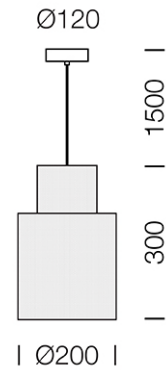

PROJECT : _____

SALE : _____

Lampitude®
TURN ON YOUR ATTITUDE

Product

Dimension

Specification

ITEM CODE	:	XIXID-P-CP
SERIES	:	XIXID
BRAND	:	LAMPTITUDE
LAMP TYPE	:	INCANDESCENT OR LED
LAMP BASE	:	1*E27 MAX 60W
DESCRIPTION	:	PENDANT LAMP
INSTALLATION	:	SURFACE MOUNTED BASE
MATERIAL	:	COPPER STEEL
COLOR	:	COPPER (MATT)
CONTROL GEAR	:	N/A
REFLECTOR	:	N/A