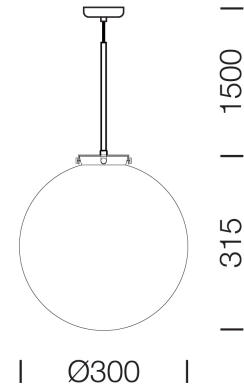

## Dimension

COPP-PS

COPP-PM

COPP-PB

## Specification

ITEM CODE	:	COPP-PB
SERIES	:	COPP
BRAND	:	LAMPTITUDE
LAMP TYPE	:	INCANDESCENT OR LED
LAMP BASE	:	1*E27 MAX 40W
DESCRIPTION	:	HANGING LAMP
INSTALLATION	:	SURFACE MOUNTED BASE
MATERIAL	:	CHROME STEEL, COPPER FINISH GLASS
COLOR	:	COPPER
CONTROL GEAR	:	N/A
REFLECTOR	:	N/A