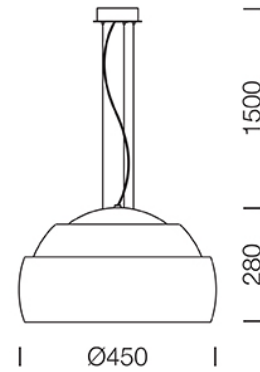

PROJECT : _____

SALE : _____

Lampitude®
TURN ON YOUR ATTITUDE

Product

Dimension

Specification

ITEM CODE	:	BONNO-P-CP
SERIES	:	BONNO
BRAND	:	LAMPTITUDE
LAMP TYPE	:	COMPACT FLOURESCENT OR LED
LAMP BASE	:	1*E27 MAX 40W
DESCRIPTION	:	PENDANT LAMP
INSTALLATION	:	SURFACE MOUNTED BASE
MATERIAL	:	STEEL, OPAL GLASS
COLOR	:	COPPER
CONTROL GEAR	:	N/A
REFLECTOR	:	N/A